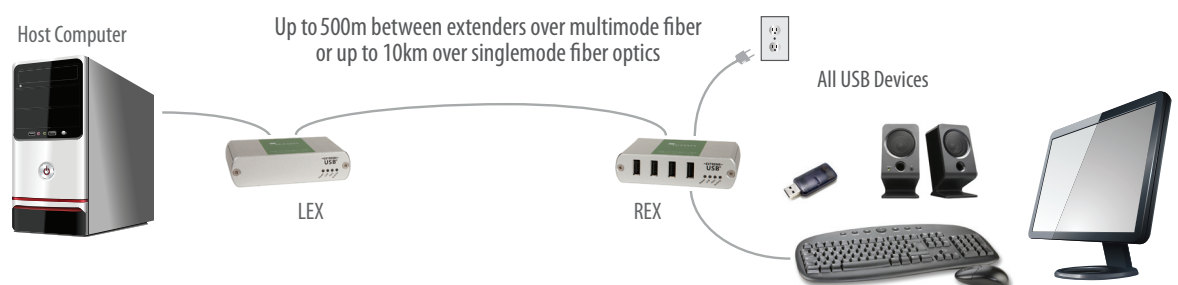

Applications

- Medical
- Keyboard and mouse extension
- Sensor/data acquisition
- Industrial control

Now Part of Maxim Integrated

4664 Lougheed Hwy.
Suite 221
Burnaby, BC,
V5C 5T5, Canada

www.icron.com
+1 604 638 3920

Specifications subject to
change without notification.
©2019
Icron Technologies Corp.
Now Part of Maxim Integrated
#90-01484-A02