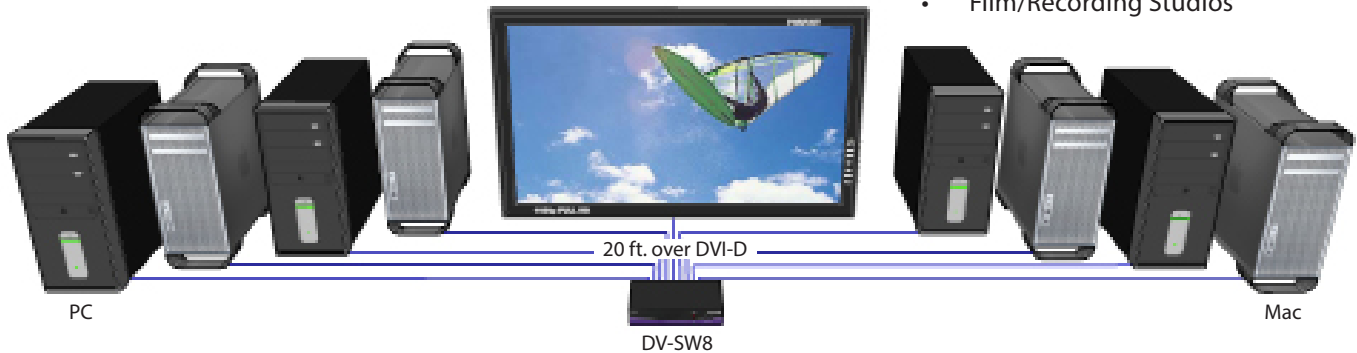

SPECIFICATIONS

Application Diagram

Applications

- Home Theater Integration
- Digital Signage Deployment
- Information Kiosks/Displays
- Film/Recording Studios

VIDEO	
Format	DVI-D Single Line
Maximum Pixel Clock	165 MHz
Input Interface	(8) DVI-D 29-pin female
Output Interface	(1) DVI-D 29-pin female
Resolution	Up to 1920 x 1200 @60Hz
DDC	5 volts p-p(TTL)
Input Equalization	Automatic
Input Cable Length	Up to 20 ft.
Output Cable Length	Up to 20 ft.
OTHER	
Control	RS-232, IR, and Front Panel
Power	External 5VDC4A
Dimensions	10.5"W x 1.875"H x 6"D
Weight	7 lbs.
Approvals	UL, CE, ROHS Compliant