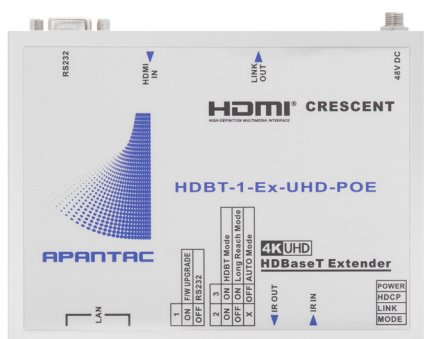

MT Hood

HDBT-SET-15

70 meter UHD HDBaseT HDMI Tx & Rx w/ Bidirectional POE and Ethernet hub

HDBT-1-Ex-UHD-POE

HDBT-1-Rx-UHD-POE

Key Features

- Supports HDMI 2.0/HDCP 2.2
- Extends HDMI signal (1080P@12 bit) up to 330 feet (100 meters)
- Extends HDMI (UHD@4:4:4) signals up to 230 feet (70 meters)
- Supports 720P, 1080i, 1080P in 120Hz
- Supports 2 Ethernet ports (hub)
- Supports 3D and CEC pass-through
- Supports all frequency IR control
- Supports LPCM, Dolby True HD and Dolby Digital audio
- Bi-directional POE - can be powered from either end
- Dolby Digital audio
- Bi-directional POE - can be powered from either end
- 3 year limited warranty

Related Products

- HDBT-SET-12**
Short Distance HDBT Extenders with Bi-directional POE
- HDBT-SET-9**
100m 1080P HDBT Extenders with POE
- HDBT-SET-11**
70m UHD HDBT Extenders

Specifications

Model	HDBT-1-Ex-UHD-POE	HDBT-1-Rx-UHD-POE
Connectors	1 x HDMI Type A, 1 x RJ-45	
RS-232	1 x DB9 Female	
IR in/out	1 x 3.5 mm stereo jack each	
Max resolution, distance	100m for 1080P@8bit, 70m for UHD(4:4:4)@60Hz	
Power	DC 48V 0.5A with locking, can be inserted on either end to provide POE	
Weight	500g	500g
Dimension	122 x 74 x 29 mm	
Environmental	Operating Temperature: 0 ~ 50C, Storage Temperature: -20 ~ 60C, Humidity: 0 ~ 80C, non-condensing	
Safety Compliance	CE, FCC, RoHS, RoHS2	