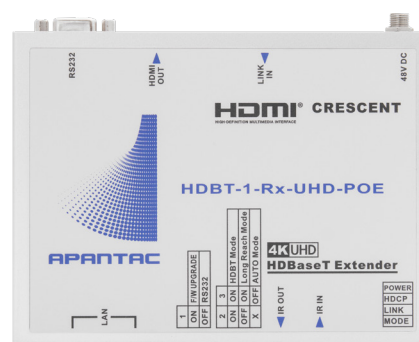

MT Hood

HDBT-SET-15

70 meter UHD HDBaseT HDMI Tx & Rx w/ Bidirectional POE and Ethernet hub

HDBT-1-Ex-UHD-POE

HDBT-1-Rx-UHD-POE

Key Features

- Supports HDMI 2.0/HDCP 2.2
- Extends HDMI signal (1080P@12 bit) up to 330 feet (100 meters)
- Extends HDMI (UHD@4:4:4) signals up to 230 feet (70 meters)
- Supports 720P, 1080i, 1080P in 120Hz
- Supports 2 Ethernet ports (hub)
- Supports 3D and CEC pass-through
- Supports all frequency IR control
- Supports LPCM, Dolby True HD and Dolby Digital audio
- Bi-directional POE - can be powered from either end
- Dolby Digital audio
- Bi-directional POE - can be powered from either end
- 3 year limited warranty

Related Products

- HDBT-SET-12**
Short Distance HDBT Extenders with Bi-directional POE
- HDBT-SET-9**
100m 1080P HDBT Extenders with POE
- HDBT-SET-11**
70m UHD HDBT Extenders

Specifications

Model	HDBT-1-Ex-UHD-POE	HDBT-1-Rx-UHD-POE
Connectors	1 x HDMI Type A, 1 x RJ-45	
RS-232	1 x DB9 Female	
IR in/out	1 x 3.5 mm stereo jack each	
Max resolution, distance	100m for 1080P@8bit, 70m for UHD(4:4:4)@60Hz	
Power	DC 48V 0.5A with locking, can be inserted on either end to provide POE	
Weight	500g	500g
Dimension	122 x 74 x 29 mm	
Environmental	Operating Temperature: 0 ~ 50C, Storage Temperature: -20 ~ 60C, Humidity: 0 ~ 80C, non-condensing	
Safety Compliance	CE, FCC, RoHS, RoHS2	