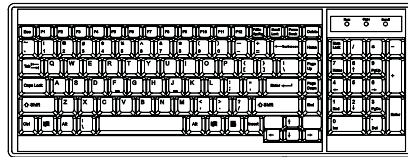

K123 models w/ KVM

For right side open - Add **R** at the end of the model no.
sample : K123-IP1202PR

** **IP** console upgrade option for resolution support 1920 x 1080

DP KVM	IP	Remote	12-port
	1	0	K123 - IP1202P
	0	1	K123 - 1202P
	0	0	K123 - 1201P

DP USB KVM Cable	
Resolution	16:10 - max. 1920 x 1200
Support :	16:9 - max. 3840 x 2160
	4:3 - max. 1600 x 1200
** Resolution related to LCD specification	

CP - 6 (6 ft)

Standard Keyboard

Ge G keyboard integrated with touchpad

Gb G keyboard integrated with trackball

Supporting layouts

America		United States								
EMEA		United Kingdom		Germany		France		Spain		Norway
		Italy		Russia		Switzerland		Netherlands		Portugal
Asia		China		Japan		Korea		Arabia		Turkey

Keyboard Options

* US layout only

Me Mac keyboard with touchpad

Se S keyboard with touchpad

Mb Mac keyboard with trackball

Sb S keyboard with trackball