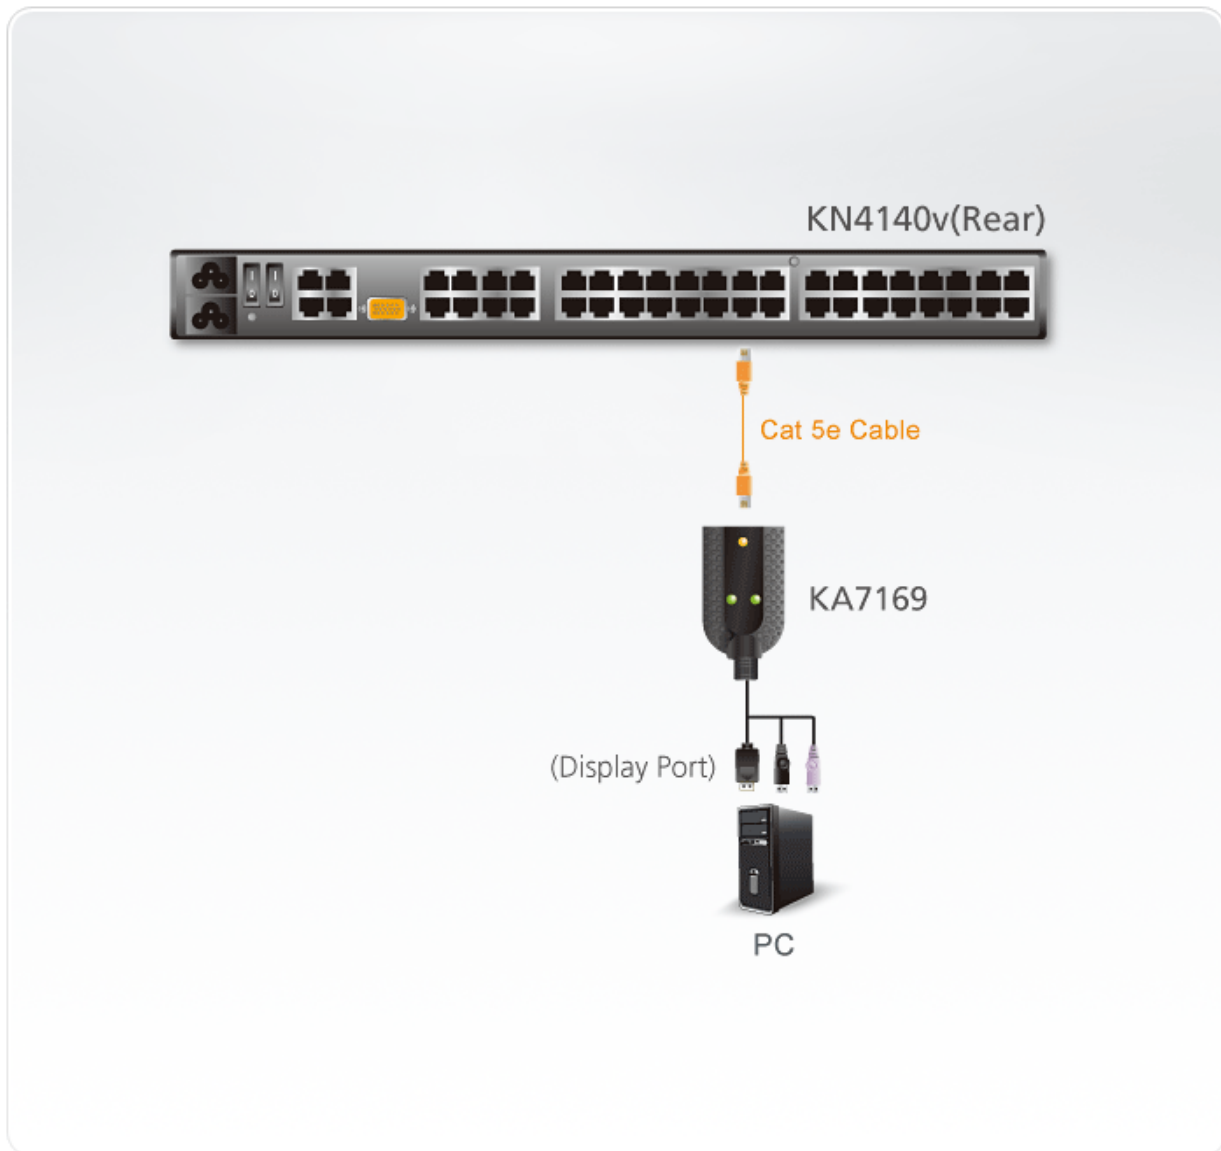

Diagram

ATEN International Co., Ltd.

3F, No.125, Sec. 2, Datong Rd., Sijhih District., New Taipei City 221, Taiwan
Phone: 886-2-8692-6789 Fax: 886-2-8692-6767
www.aten.com E-mail: marketing@aten.com

© Copyright 2014 ATEN® International Co., Ltd.
ATEN and the ATEN logo are trademarks of ATEN International Co., Ltd.
All rights reserved. All other trademarks are the property of their
respective owners.