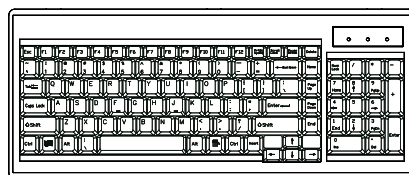

Console Cable

CX-6

- 6 feet DVI-D console cable (bundle)
- DVI-D + USB, server end
- DVI-D + DB15 (USB KB & MS), console port

or

CB-6

- 6 feet VGA console cable (alternative)
- VGA + USB, server end
- DB15 (VGA, USB KB & MS), console port

Keyboard

Ne N keyboard integrated with touchpad

Nb N keyboard integrated with trackball

Supporting layouts

America					
	United States				
EMEA					
	United Kingdom	Germany	France	Spain	Norway
					
	Italy	Russia	Switzerland	Netherlands	Portugal
Asia					
	China	Japan	Korea	Arabia	Turkey