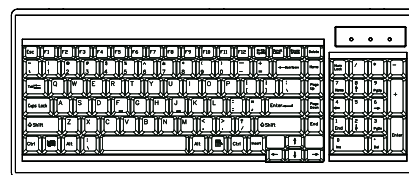

Console Cable

CX-6

- 6 feet DVI-D console cable (bundle)
- DVI-D + USB, server end
- DVI-D + DB15 (USB KB & MS), console port

or

CB-6

- 6 feet VGA console cable (alternative)
- VGA + USB, server end
- DB15 (VGA, USB KB & MS), console port

Keyboard

Ne N keyboard integrated with touchpad

Nb N keyboard integrated with trackball

Supporting layouts

America					
	United States				
EMEA					
	United Kingdom	Germany	France	Spain	Norway
					
	Italy	Russia	Switzerland	Netherlands	Portugal
Asia					
	China	Japan	Korea	Arabia	Turkey