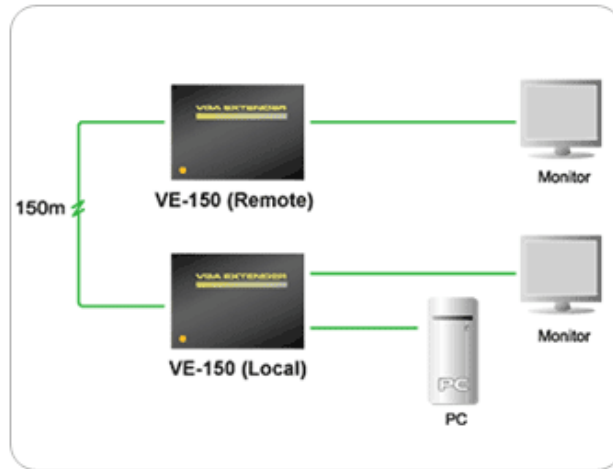

Requirements:

Package Content:

- → 1x VE-150L (Local Unit)
- → 1x VE-150R (Remote Unit)
- → 2x Power Adapters
- → 1x VGA Cable
- → 1x User Guide

Specification :

Housing	
Case	Metal
LEDs	
Power On	1
Power Consumption	1.2 W
Video Resolution	up to: 1280 x 1024 (up to 150m. / 500 ft.)
Signal Type	VGA, SVGA , XGA, SXGA and Multisync
Cable Distance	500 ft. (150 m.)
Cable Type	Category 5 UTP
Video Performance	up tp: 500 ft (150 m)
Connectors (Computer)	Local: 1x VGA (HDDB-15) Male
Connectors (Console)	Local: 1 x VGA (HDDB-15) Female
Connectors	
Link	1 x RJ45 Socket
Power	1x DC 5.3V Jack