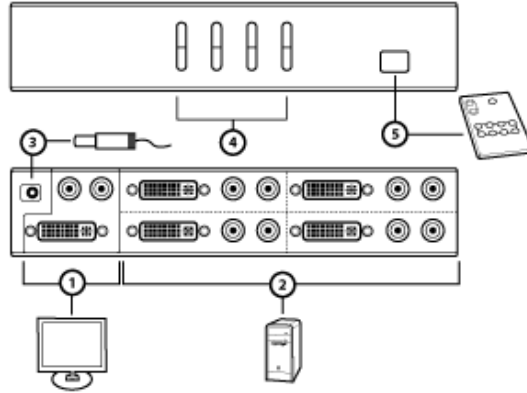

ATEN Technology, Inc.
www.aten-usa.com

4 Port DVI Video Switch VS461

The VS-461 is a video switch with 4 ports. It combines the DVI (Digital Visual Interface) video switch function and high-quality stereo sound effect, thus creating an original direction for the functional application of multimedia.

Patent NO. : TW 081926 (Taiwan) ,CN ZL 02301212.9 (China) ,CN ZL 01260527.1 (China) ,US 6464197B1 (USA)

Distributor Part NO. : Contact Aten for part number @ 949.428.1111

I Features:

- Displays the video output of four digital devices (e.g., DVD Player, Computer) on a single DVI display device
- Fully compliant with DVI-Digital and DVI-Analog.
- Audio enabled
- Quick and easy switching via pushbuttons or IR remote control
- Remote or LED push button selection.
- Independent audio input.
- Stackable design.
- Support PCs and Macs
- DDC, DDC2, DDC2B Compatible

I Diagram :

1. **OUTPUT** Port to LCD monitors, plasma displays, and projectors
2. **INPUT** Ports for PC, Mac, DVD player, or peripherals
3. Power adapter
4. Port selection switches
5. Remote control access

Requirements:

Package Content:

- 1x DVI Video Switch
- 1x IR Remote Control Handset
- 1x Power Adapter
- 1x User Manual

Specification :

LEDs	
Selected	4 (Green)
On Line	4 (Orange)
Port Selection	Pushbutton, IR Remote Control
Power Consumption	DC5.3V, 4.9W (Max.)
Video Resolution	1920 x 1200 @60Hz
Operating Temperature	0°C~50°C
Storage Temperature	-20°C~60°C
Humidity	0 ~80% RH, NC
Connectors	
Video Input	4 x DVI Female