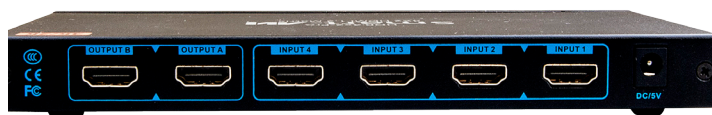

HDR 4x2-Pro Rear

VIDEO	
Format	HDMI 4K/2K
DVI Compliance	Single-link DVI-D 1.1 with Adapter
HDCP Compliance	1.0/1.1
Video Bandwidth	Single-link 340MHz [10.2Gbps]
Resolution	Up to 4K (3840x2160)
Input Interface	(4) HDMI[7.1ch audio & video]
Output Interface	(2) HDMI[7.1ch audio & video]
Connector	Type A[19-pin female]
Maximum Distance	25 ft.

CONTROL	
Front Panel	Tact Switch
IR	Via Remote Control with IR Type 3
OTHER	
Power	External 100-240 VAC/5VDC2A @10W
Dimensions	7.75W x .75H x 3.625D in
Weight	0.8 lbs.
Approvals	UL, CE, ROHS Compliant
Operating Temp.	32-131°F (0-55 °C)
Storage Temp.	-4-185 °F (-20-85 °C)
Humidity	Up to 95%

ORDERING INFORMATION

Part No.	Description
HDR4X2PROS	4K/2K HDMI 4x2 Router with IR Remote, Includes: [HDR4X2PRO]

www.smartavi.com

Tel: 800.AVI.2131 • 818.503.6200 • 11651
Vanowen St. North Hollywood, CA. 91605

Smart-AVI
SMART AUDIO VIDEO INNOVATION