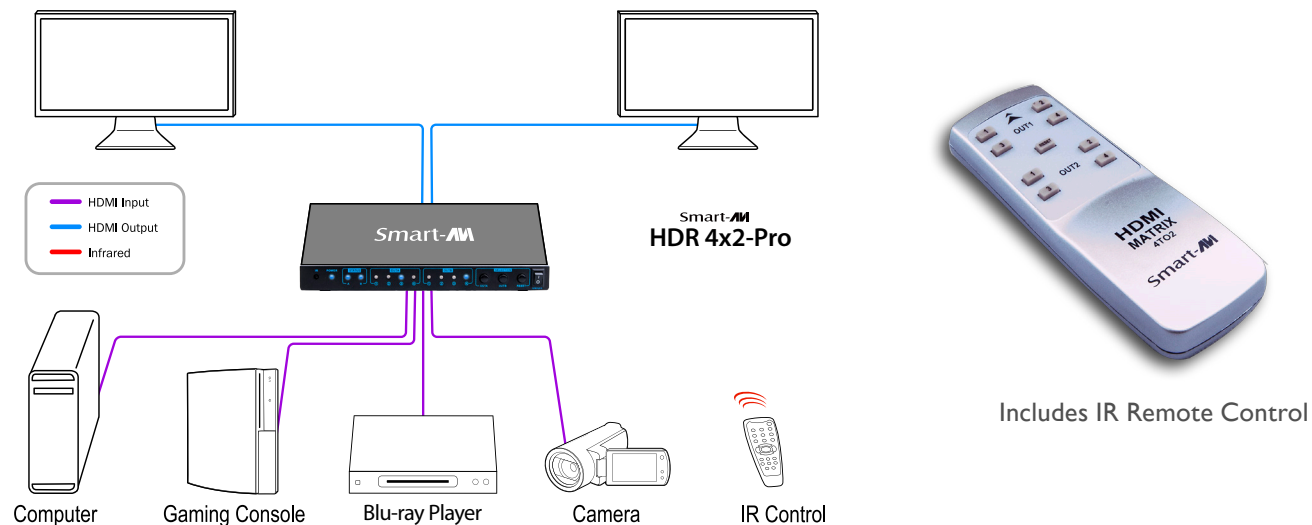

OVERVIEW

To distribute and switch the latest in 4K/2K HDMI video signals, the HDR 4x2-Pro allows users to switch four HDMI inputs with two high-definition displays. Two outputs give users flexibility while routing HD audio and video signals with two displays. The HDR 4x2-Pro eliminates the need to disconnect and reconnect HDMI sources to a single display. The device is compatible with computer sources, live HD television feeds, Blu-ray players, gaming consoles, video cameras and more. Controlling the matrix switch is simple thanks to the front tactile buttons and the included infrared remote control.

APPLICATION DIAGRAM

SPECIFICATIONS