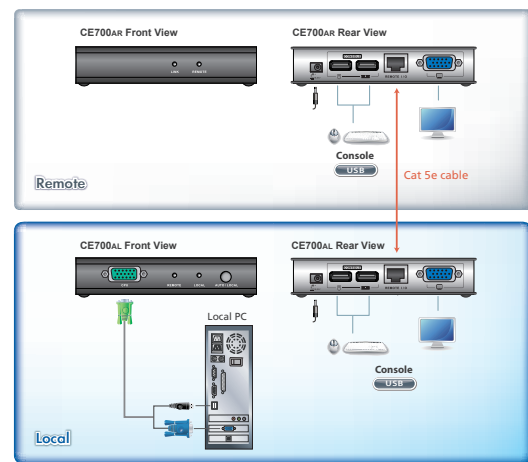

USB KVM Extender

The CE700A is a USB KVM Extender with superior video quality and built-in ESD and surge protection that allows access to a computer system up to 150 meters away from a remote USB console (USB keyboard, monitor, and USB mouse).

The CE700A improves on previous designs by: 1) incorporating 8KV/15KV ESD protection and 2KV surge protection; 2) providing superior video quality – up to 1920 x 1200 resolution; 3) using inexpensive Cat 5e cable, instead of bulkier, more expensive, standard cables, for a much neater, more convenient, more reliable data transfer connection; 4) it is able to sense the distance to the system and automatically adjusts the gain accordingly; and 5) it features a custom ASIC to ensure the utmost in reliability and compatibility.

Setup

Features

- Cat 5e cable connects the Local and Remote Units – up to 150m apart
- Dual console operation – control your system from both the local and remote USB keyboard, monitor, and mouse consoles
- Built-in ASIC for greater reliability and compatibility
- Auto Signal Compensation (ASC)
- USB Keyboard and USB Mouse Ports
- USB overcurrent detection and prevention
- Pushbutton operating mode selection (Local Unit only) – select between Local and Auto operating modes.
- Built-in 8KV/15KV ESD protection (Contact voltage 8KV; Air voltage 15KV) and 2KV surge protection
- Automatic gain control – adjusts signal strength to compensate for distance
- High resolution video – up to 1920 x 1200@60Hz (30m); 1600 x 1200@60Hz (100m); 1280 x 1024@60Hz (150m)
- Supports VGA, SVGA, SXGA, UXGA, WUXGA and multisyncmonitors; local monitor supports DDC; DDC2; DDC2B
- Rack mountable
- Easy to install – no software required – connecting cables to the devices is all it takes