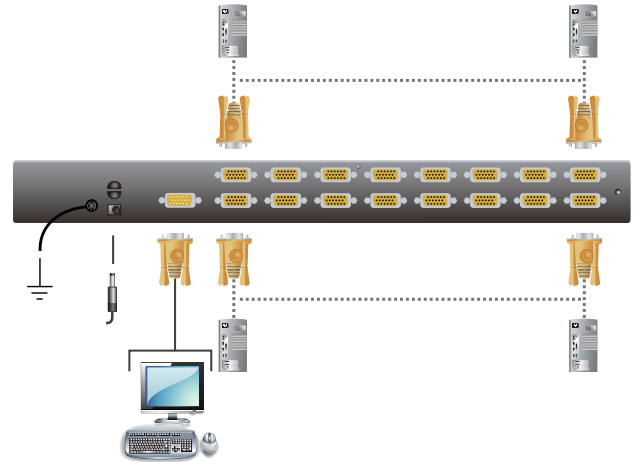

CS1308/CS1316

8/16-Port PS/2 – USB KVM Switch

The CS1308 / CS1316 KVM switch allows access and control up to 256 computers from a single console (keyboard, mouse, and monitor). As many as 16 additional switches can be cascaded bringing the total number of connected computers to 256 computers that can be controlled from a single keyboard-monitor-mouse console. The switch supports both USB and PS/2 connections for the console and computers.

Setup

Features

- One USB-PS/2 console controls 8/16 computers
- Cascade up to 2 levels – control up to 64 or 256 computers
- Dual Interface – supports computers with PS/2 or USB keyboards and mice
- Multiplatform support – Windows, Linux, Mac, and Sun
- Video DynaSync™ - Exclusive ATEN technology eliminates boot-up display problems and optimizes resolution when switching between ports
- Supports multimedia USB keyboards for PC, Mac and Sun
- Auto PS/2 and USB interface detection
- USB or PS/2 keyboard and mouse emulation – computers boot even when the console focus is elsewhere
- Superior video quality – up to 2048 x 1536; DDC2B
- Computer selection via front panel pushbuttons, hotkeys and multilingual on-screen display (OSD) menu
- Two level password security - only authorized users view and control computers; up to four users and an administrator with a separate profile for each
- Auto Scan feature for monitoring user-selected computers
- Hot pluggable – add or remove computers without having to power down the switch
- Buzzer on/off via hotkey and OSD
- Firmware upgradeable
- No software installation required
- Designed for desktop or rack mount (19" system rack, 1U)