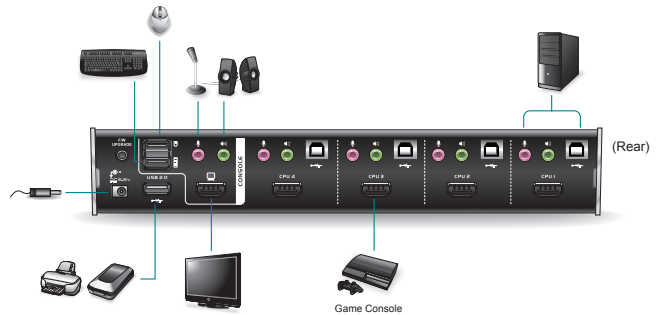

Console HDMI	Computers HDMI	OS Support Win, Mac, Linux	Audio Mic. & Speaker
Multifunction mice	USB 2.0 Peripherals 2 Port	Wide Screen Support	VDS Video DynaSync
Blu-ray	Full HD 1080P	SUPPORTS PS3	WUXGA 1920x1200

Specification

Function	CS1792	CS1794	
Computer Connections	2	4	
Port Selection	Front Panel Pushbuttons; Hotkeys		
Console Ports	Keyboard	1 x USB Type A Female (Black; rear panel)	
	Video	1 x HDMI Type A Female (Black)	
	Mouse	1 x USB Type A Female (Black; rear panel)	
	Speaker	2 x Mini Stereo Jack Female (Green; 1 x front, 1 x rear)	
	Mic.	2 x Mini Stereo Jack Female (Pink; 1 x front, 1 x rear)	
	Connectors	Keyboard / Mouse	2 x USB Type B Female (White) / 4 x USB Type B Female (White)
Video		2 x HDMI Type A Female (Black) / 4 x HDMI Type A Female (Black)	
Speaker		2 x Mini Stereo Jack Female (Green) / 4 x Mini Stereo Jack Female (Green)	
Mic.		2 x Mini Stereo Jack Female (Pink) / 4 x Mini Stereo Jack Female (Pink)	
F/W Upgrade	1 x 4-conductor 3.5 mm Jack (Black)		
Power	1 x DC Jack		
USB 2.0 Hub	2 x USB Type A Female (White, 1 x front panel; 1 x rear panel)		
Switches	Selected	3 x Pushbutton / 5 x Pushbutton	
	Audio	3 (Green) / 5 (Green)	
LEDs	KVM	3 (Orange) / 5 (Orange)	
	USB	3 (Green) / 5 (Green)	
Emulation	Keyboard / Mouse	USB	
Video	1080p (HDTV) / 1920 x 1200 (DVI)		
Scan Interval	1–99 secs. (Default: 5 secs)		
Power Consumption	DC 5.3 V, 3.2 W	DC 5.3 V, 4.8 W	
Environment	Operating Temp.	0–50°C	
	Storage Temp.	-20–60°C	
	Humidity	0–80% RH, Non-condensing	
Physical Properties	Housing	Metal, Plastic	
	Weight	0.42 kg	0.53 kg
	Dimensions (L x W x H)	20.50 x 7.30 x 4.50 cm	26.50 x 7.30 x 4.50 cm

* Product specifications and appearance are subject to change without notice.

ATEN International Co., Ltd.

3F., No.125, Sec. 2, Datong Rd., Sijhih District., New Taipei City 221, Taiwan
Phone: 886-2-8692-6789 Fax: 886-2-8692-6767
www.aten.com E-mail: marketing@aten.com

Printed 01/2013 V6.0

© Copyright 2013 ATEN® International Co., Ltd.
ATEN and the ATEN logo are trademarks of ATEN International Co., Ltd.
All rights reserved. All other trademarks are the property of their respective owners.