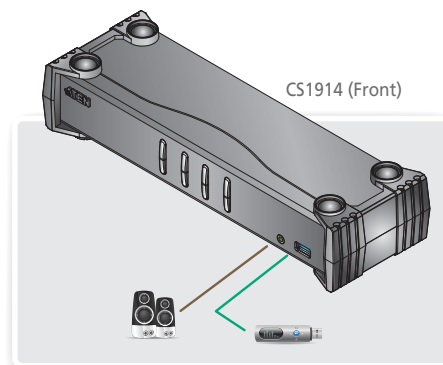

Note:

* Mouse port switching is only supported under mouse emulation mode with a USB 3-button mouse wheel.

** HD audio through DisplayPort cannot be switched independently.

*** Dual-Mode DisplayPort technology (DP++) does not require an active adapter for most single display setups. Active DisplayPort adapters are recommended if you are unsure of the video source's DP++ compatibility.

**** PC keyboard combinations emulate Mac keyboards. Mac keyboards only work with their own operating system.