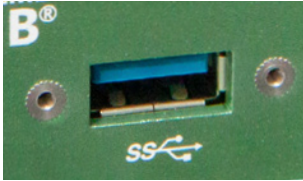

Locking USB Receptacle

Locking Power Connector

USB
VISION

EXTREME
USB

Specifications subject to change
without notification.
©2015
Icron Technologies Corp.
#90-01040-A08

RANGE*

- OM2 Multimode Fiber: Up to 50m (165 ft)
- OM3 Multimode Fiber: Up to 100m (330 ft)

REX

- USB Connectors: 2 x USB 3.0 Type A Locking Receptacles per AIA USB3 Vision™ specification
- Link Connector: 1 x Duplex LC Connector
- Dimensions: 100mm x 76mm x 26mm (3.94" x 2.99" x 1.02")
- Enclosure Material: Anodized Aluminum
- Power Connector: 5V DC, 3A, Locking, 2.5 mm, center-positive
- Available Current: 900mA for each USB Port
- Power Supply: 100-240V AC Brick, Locking