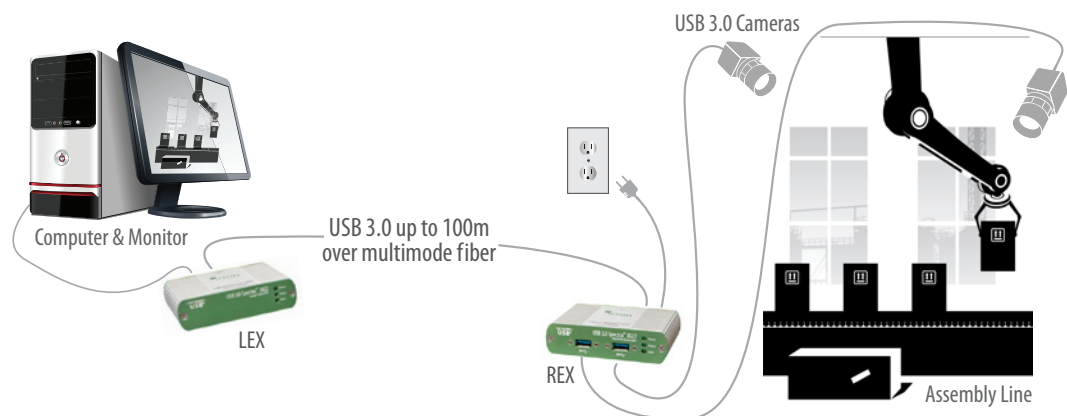

* Up to 15m with Microsoft Kinect; 50m with USB 3.0 storage type devices; up to 100m or more is achievable when using USB 3.0 bulk traffic cameras.

4664 Lougheed Hwy.
Suite 221
Burnaby, BC,
V5C 5T5, Canada

icron.com
+1 604 638 3920

Specifications subject to
change without notification.
©2015
Icron Technologies Corp.
#90-01040-A08