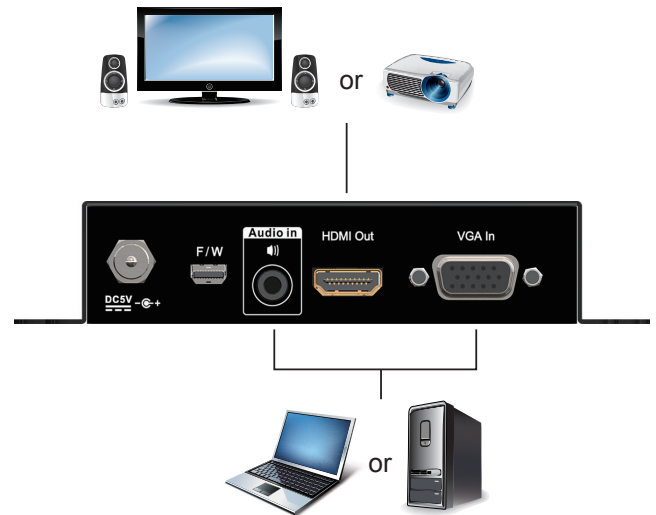

VC182

VGA to HDMI Converter with Scaler

- The VC182 VGA to HDMI converter with Scaler offers an easy and convenient way of converting VGA input signals into digital video (HDMI). The VC182 carries a high-performing scaling engine that converts the video resolution to give you the best image quality.

You can operate the VC182 via the built-in On-Screen Display (OSD), which can be controlled through accessible front panel pushbuttons.

Features

- Converts VGA signals to HDMI output
- Supports analog / digital audio
- Superior video quality – up to 1080p, 1920 x 1200
- Scaler - a premium scaling engine that converts various input video resolutions into the display's native resolution, while adjusts picture ratio automatically for maximum viewing comfort
- 3D Deinterlacing - increases image clarity for ultimate viewing quality by processing and scanning digital video signals
- Features a built in high-performance scaler function for best image quality
- Features a superior de-interlacer function for smooth video playback quality
- Built-in OSD function for video and system settings configuration
- Integrated superior video noise reduction
- Integrated next generation color engine – automatic picture quality/color adjustment and enhancement
- Automatically detects video input signals
- LED indication of power status and source device
- No software required – eliminates incompatibility and installation issues
- Device configuration using a utility tool via mini USB port
- Supports 16:9 and 4:3 video aspect ratios
- Multiple selectable video resolutions