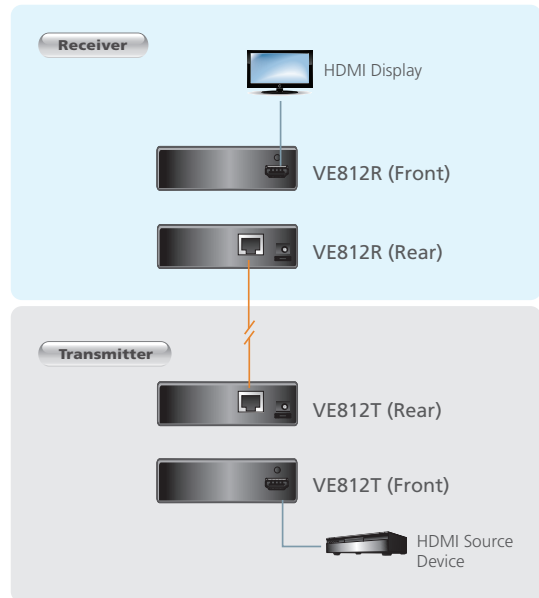

## HDMI over Single Cat 5 Extender

- The VE812 HDMI over Single Cat 5 Extender enables an HDMI display to be located up to 100 meters away from the source device. It can conveniently be extended using only one Cat 5e cable, which is cost-effective.

The VE812 not only supports HDMI (3D, Deep Color) but also Ultra HD (4k x 2k) and is HDCP compatible. Furthermore remote EDID pass-through ensures optimum video quality for your HDMI display.

The VE812 is perfect for the meeting room, home theater or any installation that needs long distance transmission and superior video quality.

### Features

- Extends the distance between HDMI source and HDMI display
- Implements HDBaseT extension technology using only one Cat 5 cable to connect the transmitter and receiver
- HDMI (3D, Deep Color, 4kx2k); HDCP Compatible
- Anti-jamming – resists signal interference during high-quality video transmission using HDBaseT technology
- Long distance transmission - up to 100m
- Supports resolutions of up to Ultra HD 4kx2k and 1080p Full HD
- EDID Expert – selects the optimum EDID settings for smooth power-up and highest quality display
- Supports up to 340MHz bandwidth for high performance video
- Signaling rates up to 3.4 Gbits
- Supports Dolby True HD and DTS HD Master Audio
- Built-in 8KV / 15KV ESD protection (Contact voltage 8KV; Air voltage 15 KV)