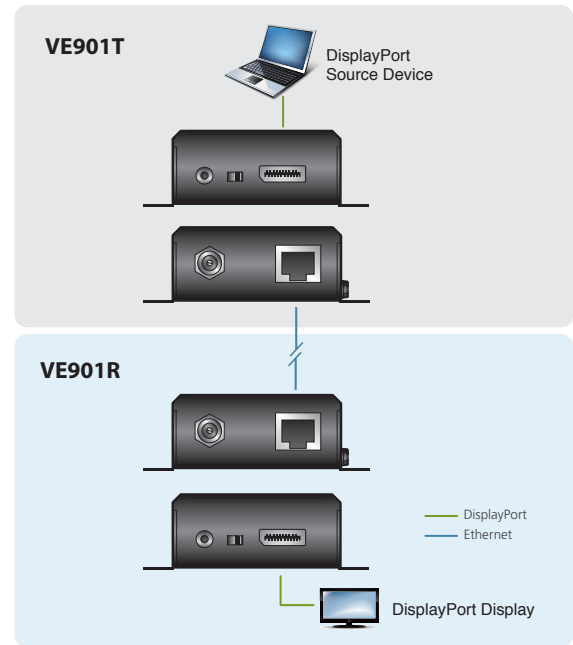

# DisplayPort HDBaseT-Lite Extender VE901

- The VE901 DisplayPort HDBaseT-Lite Extender is able to extend a DisplayPort display up to 70 m using a Cat 6 / 6a cable. This combination of ATEN and HDBaseT™ technology supports sharing 4K media up to 40 m away, offering a simple, adaptable, and cost-effective solution for any professional AV installation.

The VE901 DisplayPort HDBaseT-Lite Extender is the perfect solution for professional AV installations that require video signal interference protection, such as in medical and military installations. With its lightweight and easy-to-mount design, and a slip-resistant DC Jack lock mechanism, the VE901 can be installed in a multitude of locations while ensuring peace of mind with its reliability.

## Features

- HDBaseT Connectivity – extends a DisplayPort connection up to 70 meters via a single Cat 6/6a cable
- HDBaseT Anti-Jamming – resists signal interference during video transmission using HDBaseT technology
- Featuring 3.3V / 500mA power output for powering auxiliary devices
- Rack-Mountable