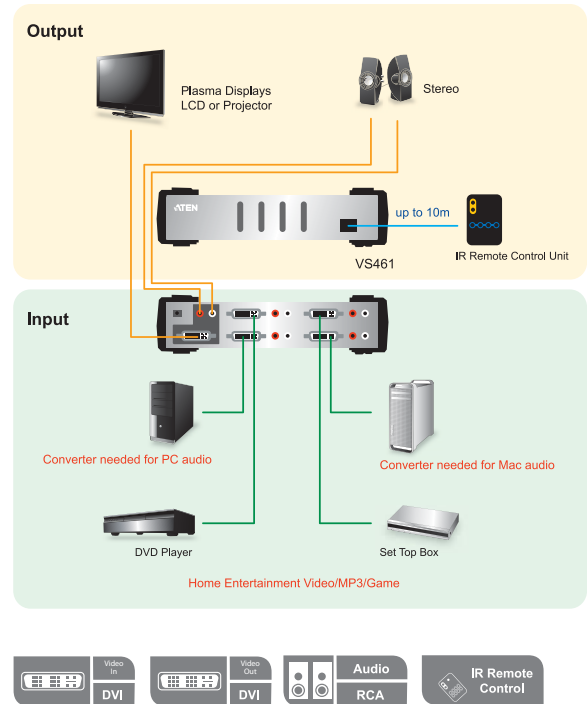

## 2/4-Port DVI Video Switch

- The 2-port VS261 and 4-port VS461 chart a revolutionary new direction in multimedia functionality by combining a Single Link DVI video switch with stereo quality audio. Now you can easily switch between the digital video and audio output of 2/4 digital devices (such as DVD players or computers), and enjoy it on a single DVI display and set of speakers. Conveniently switch between DVI input sources using pushbuttons located on the unit's front panel or sit back and use the IR remote control.

The VS261 / VS461 improves upon previous designs by supporting Single Link DVI (Digital Video Interface), providing superior video quality up to 1920 x 1200. DVI supports both digital video input (flat panel displays, data projectors, plasma displays, digital TVs and set-top boxes) and analog video input (traditional monitors and TVs)

### Features

- Displays the video output of two or four digital devices (e.g., DVD player, computer) on a single DVI display device
- Fully compliant with DVI-Digital and DVI-Analog
- Audio-enabled
- Quick and easy switching via front panel pushbuttons or IR remote control
- Superior video quality – up to 1920 x 1200
- Power On Detection – if one DVI source is powered off, the VS261/VS461 will automatically switch to the next powered-on source
- Stackable design
- Supports PCs and Macs
- HDCP Compatible