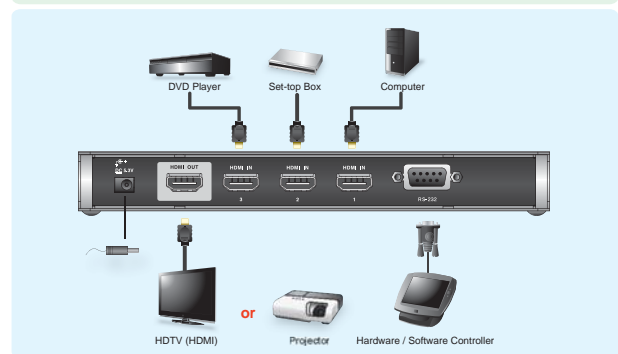

Specification

Function		VS481A
Display Connections		1
Connectors	Device	HDMI In 4 x HDMI Type A Female (Black)
	Display	HDMI Out 1 x HDMI Type A Female (Black)
	RS-232 Port	1 x DB-9 Female (Black)
	Power	1 x DC Jack
LEDs	On Line	4 (Orange)
	Selected	4 (Green)
Video		HDTV resolutions of 480p, 720p, 1080i, 1080p (1920x1080); VGA, SVGA, SXGA, UXGA (1600x1200), WUXGA (1920x1200)
Power Consumption		DC5.3V, 2.4W
Environment	Operating Temp.	0–50°C
	Storage Temp.	-20–60°C
	Humidity	0–80% RH, Non-condensing
Physical Properties	Housing	Metal
	Weight	0.47 kg
	Dimensions (L x W x H)	20.00 x 8.27 x 2.50 cm

* The specifications and pictures are subject to change without notice.

ATEN International Co., Ltd.

3F., No.125, Sec. 2, Datong Rd., Sijhih District., New Taipei City 221, Taiwan
Phone: 886-2-8692-6789 Fax: 886-2-8692-6767
www.aten.com E-mail: marketing@aten.com

Printed 05/2014 V5.0

© Copyright 2014 ATEN® International Co., Ltd.
ATEN and the ATEN logo are trademarks of ATEN International Co., Ltd.
All rights reserved. All other trademarks are the property of their respective owners.