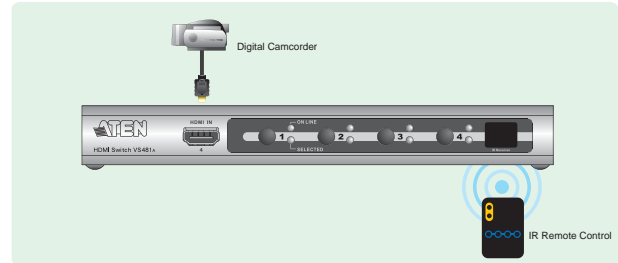

Specification

Function		VS481A
Display Connections		1
Connectors	Device	HDMI In 4 x HDMI Type A Female (Black)
	Display	HDMI Out 1 x HDMI Type A Female (Black)
	RS-232 Port	1 x DB-9 Female (Black)
	Power	1 x DC Jack
LEDs	On Line	4 (Orange)
	Selected	4 (Green)
Video		HDTV resolutions of 480p, 720p, 1080i, 1080p (1920x1080); VGA, SVGA, SXGA, UXGA (1600x1200), WUXGA (1920x1200)
Power Consumption		DC5.3V, 2.4W
Environment	Operating Temp.	0–50°C
	Storage Temp.	-20–60°C
	Humidity	0–80% RH, Non-condensing
Physical Properties	Housing	Metal
	Weight	0.47 kg
	Dimensions (L x W x H)	20.00 x 8.27 x 2.50 cm

* The specifications and pictures are subject to change without notice.

ATEN International Co., Ltd.

3F., No.125, Sec. 2, Datong Rd., Sijhih District., New Taipei City 221, Taiwan
Phone: 886-2-8692-6789 Fax: 886-2-8692-6767
www.aten.com E-mail: marketing@aten.com

Printed 05/2014 V5.0

© Copyright 2014 ATEN® International Co., Ltd.
ATEN and the ATEN logo are trademarks of ATEN International Co., Ltd.
All rights reserved. All other trademarks are the property of their respective owners.